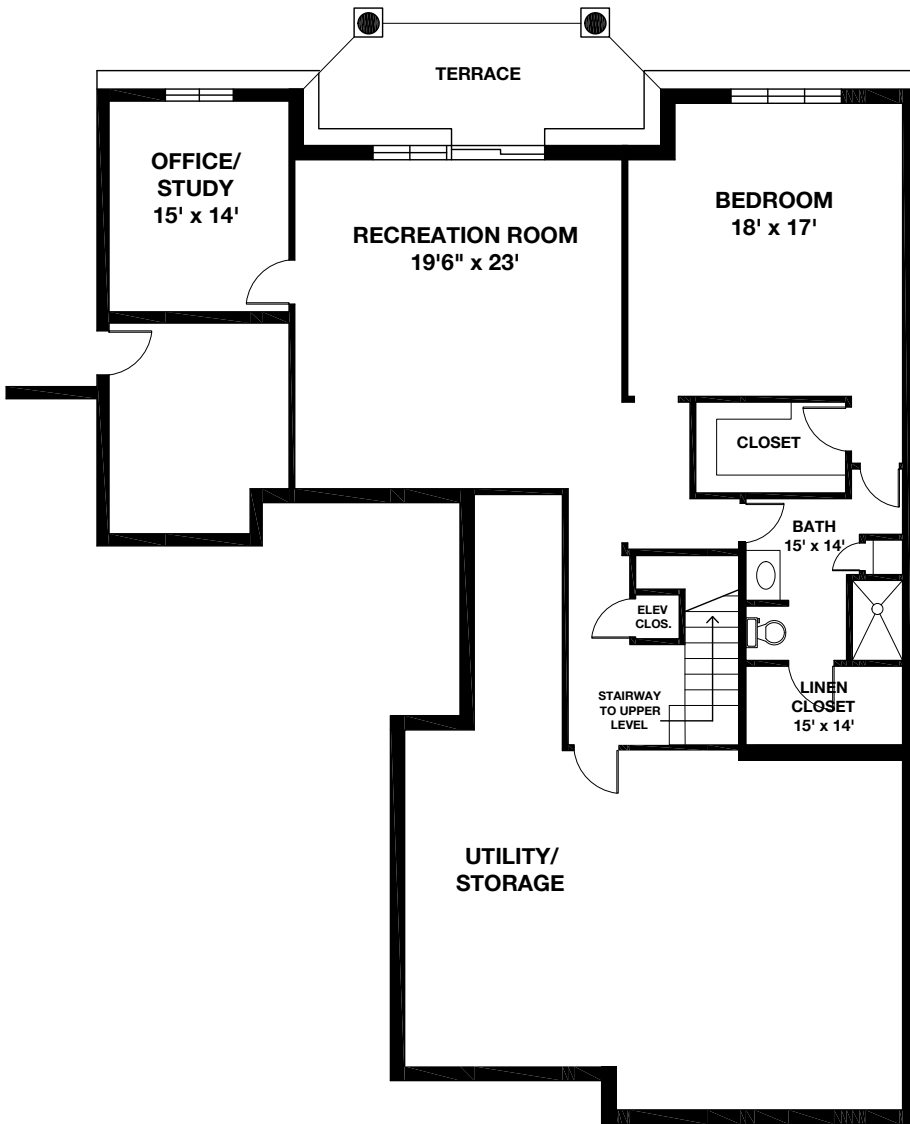

STYLE V3
Two Level
End Villa
 First Level: 2,345 Sq. Ft.

STYLE V3
Two Level
End Villa
 Lower Level: 2,046 Sq. Ft.

Note: Floor plans and dimensions may vary due to construction variances and customizations.