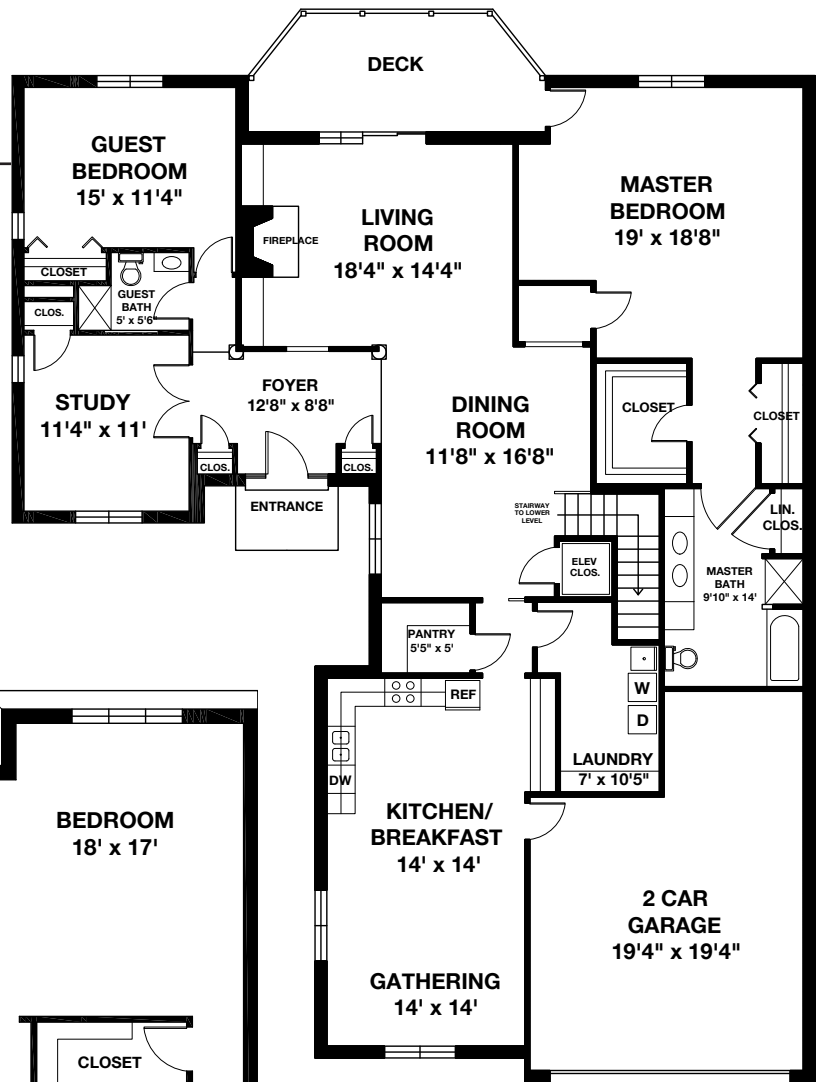

STYLE V3
Two Level
End Villa
 First Level: 2,345 Sq. Ft.

STYLE V3
Two Level
End Villa
 Lower Level: 2,046 Sq. Ft.

Note: Floor plans and dimensions may vary due to construction variances and customizations.